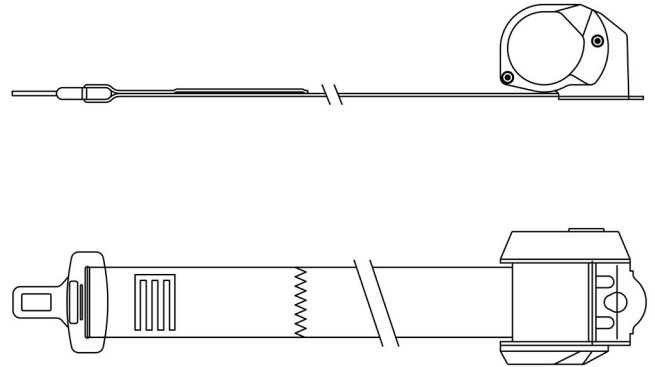

2-Point ELR Retractable Seat Belts

2-Point Seat Belt systems with Emergency Locking Retractors (ELRs)

Our ELR seat belts protect operators and passengers in all types of commercial and specialty vehicles. We produce lap belts for many applications, and we can tailor make solutions for your project. Every seat belt is engineered for advanced performance.

GWR ELR Seat Belt Options

Different retractors and configurations available:

- Design, size (Dimensions and Weight), installation angles, extraction/retraction forces, webbing capacity, enclosures.
- Different external covers available for protection
- Electric retractors

Choice of buckles:

- Different enclosures and push buttons
- Electric Switches available
- Custom mounting options:
 - Metal bracket (custom lengths and angles),
 - Metal stem/cable or double metal cable,
 - flex bracket
 - webbing with metal clips
 - Webbing and anchor bracket (also webbing with plastic cover),