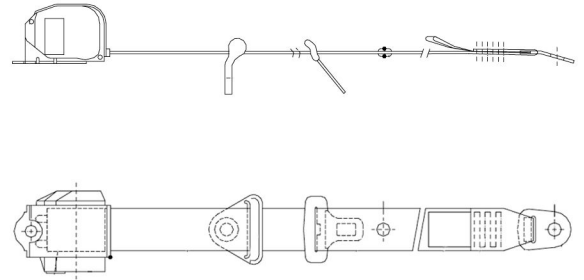

3-Point Retractable Seat Belts

3-Point Seat Belts with Emergency Locking Retractors (ELRs)

GWR 3-point seat belts protect drivers and passengers in all types of vehicles. All of our 3-point seat belts are engineered for advanced performance.

GWR 3-Point Seat Belt Options

Different retractors and configurations available:

- Design, Size (Dimensions and Weight), installation angles, extraction/retraction forces, webbing capacity, enclosures.
- Different external covers available for protection
- Electric Retractors

Choice of buckle type:

- Different buckle enclosures and push buttons
- Electric buckles available
- Custom mounting options:
 - Metal bracket (custom lengths and angles),
 - Metal stem/cable or double metal cable,
 - Webbing, or webbing with plastic cover,
 - flex bracket,
 - metal clips